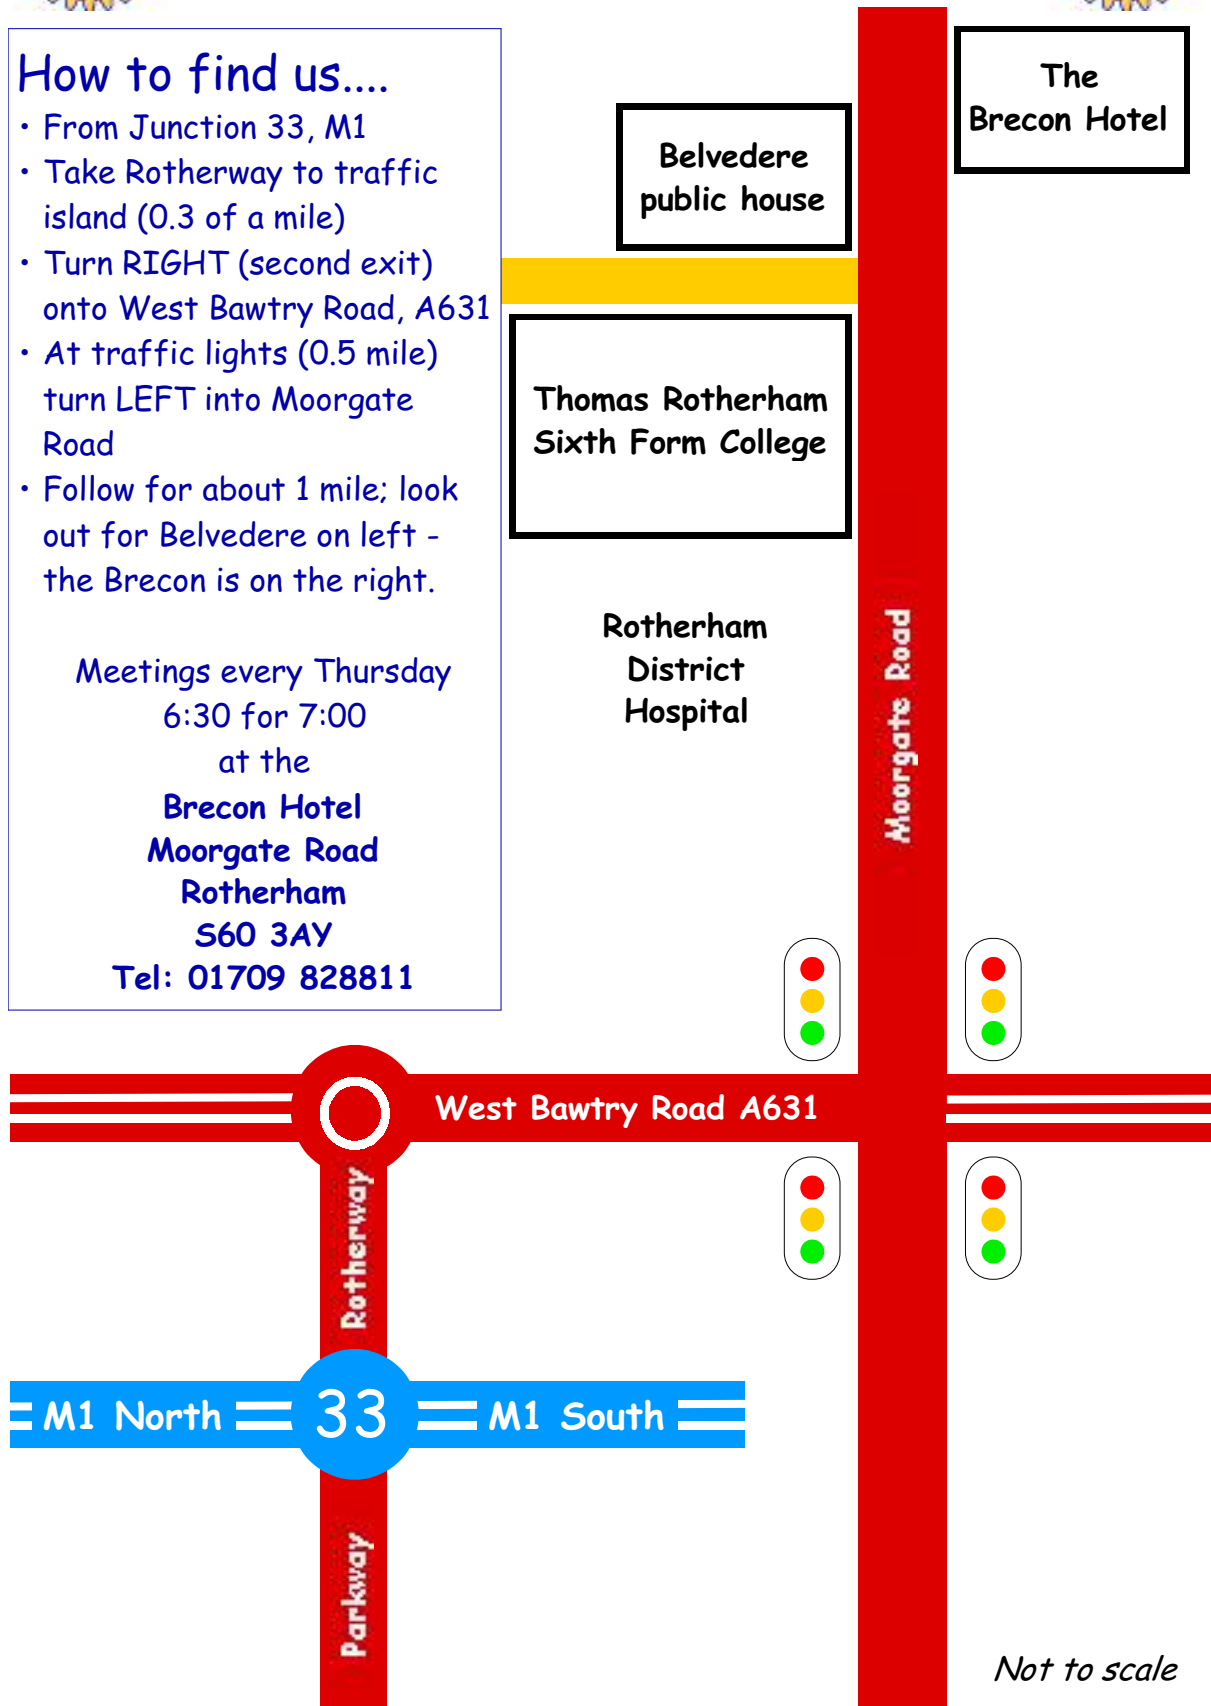

Rotary Club of Rotherham Sitwell

How to find us....

- From Junction 33, M1
- Take Rotherway to traffic island (0.3 of a mile)
- Turn RIGHT (second exit) onto West Bawtry Road, A631
- At traffic lights (0.5 mile) turn LEFT into Moorgate Road
- Follow for about 1 mile; look out for Belvedere on left - the Brecon is on the right.

Meetings every Thursday
6:30 for 7:00
at the
Brecon Hotel
Moorgate Road
Rotherham
S60 3AY
Tel: 01709 828811

Not to scale